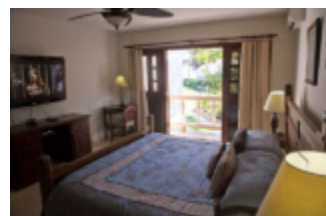

# CABARETE BEACHFRONT CONDOS UNIT B4

<https://cabaretecondorentals.com>

B-BUILDING TOWN HOUSES UNIT B4 SPRING-SUMMER. MAY 1 TO AUG 31 FALL. SEPT 1 TO NOV 30 WINTER. DEC 01 TO APRIL 30 HOLIDAY PEAK. DEC 15 TO JAN 15 1 King bed , 1 queen, 1 full bed, 5 Adults and 1 ch maximum, cleaning sevice 3 times a week....