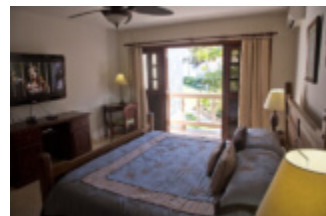

CABARETE BEACHFRONT CONDOS UNIT B4

<https://cabaretecondorentals.com>

B-BUILDING TOWN HOUSES UNIT B4 SPRING-SUMMER. MAY 1 TO AUG 31 FALL. SEPT 1 TO NOV 30 WINTER. DEC 01 TO APRIL 30 HOLIDAY PEAK. DEC 15 TO JAN 15 1 King bed , 1 queen, 1 full bed, 5 Adults and 1 ch maximum, cleaning sevice 3 times a week....