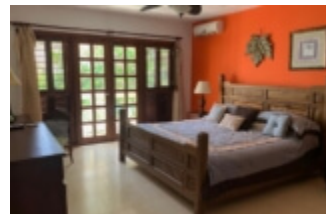

CABARETE BEACHFRONT CONDOS UNIT B4

<https://cabaretecondorentals.com>

B-BUILDING TOWN HOUSES UNIT B4 SPRING-SUMMER. MAY 1 TO AUG 31 FALL. SEPT 1 TO NOV 30 WINTER. DEC 01 TO APRIL 30 HOLIDAY PEAK. DEC 15 TO JAN 15 1 King bed , 1 queen, 1 full bed, 5 Adults and 1 ch maximum, cleaning sevice 3 times a week....