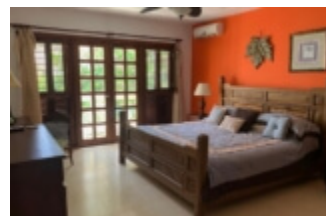

# CABARETE BEACHFRONT CONDOS UNIT B4

<https://cabaretecondorentals.com>

B-BUILDING TOWN HOUSES UNIT B4 SPRING-SUMMER. MAY 1 TO AUG 31 FALL. SEPT 1 TO NOV 30 WINTER. DEC 01 TO APRIL 30 HOLIDAY PEAK. DEC 15 TO JAN 15 1 King bed , 1 queen, 1 full bed, 5 Adults and 1 ch maximum, cleaning sevice 3 times a week....