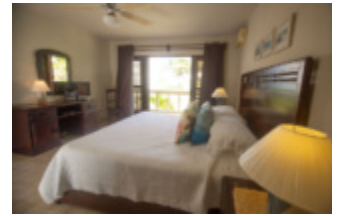

CABARETE BEACHFRONT CONDOS UNIT B2

<https://cabaretecondorentals.com>

B -BUILDING TOWN HOUSES SPRING-SUMMER. MAY 1 TO AUG 31 FALL. SEPT 1 TO NOV 30 WINTER. DEC 01 TO APRIL 30 HOLIDAY PEAK. DEC 15 TO JAN 15 B2 Unit 1 King bed , 1 Queen bed and 1 twin bed, 5 Adults and 1 ch maximum, cleaning service...