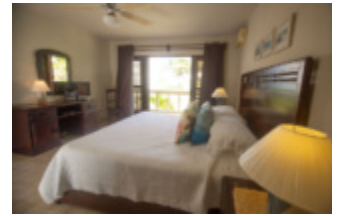

# CABARETE BEACHFRONT CONDOS UNIT B2

<https://cabaretecondorentals.com>

B -BUILDING TOWN HOUSES SPRING-SUMMER. MAY 1 TO AUG 31 FALL. SEPT 1 TO NOV 30 WINTER. DEC 01 TO APRIL 30 HOLIDAY PEAK. DEC 15 TO JAN 15 B2 Unit 1 King bed , 1 Queen bed and 1 twin bed, 5 Adults and 1 ch maximum, cleaning service...