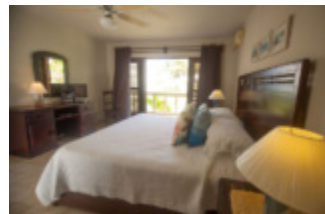

CABARETE BEACHFRONT CONDOS UNIT B2

<https://cabaretecondorentals.com>

B -BUILDING TOWN HOUSES SPRING-SUMMER. MAY 1 TO AUG 31 FALL. SEPT 1 TO NOV 30 WINTER. DEC 01 TO APRIL 30 HOLIDAY PEAK. DEC 15 TO JAN 15 B2 Unit 1 King bed , 1 Queen bed and 1 twin bed, 5 Adults and 1 ch maximum, cleaning service...