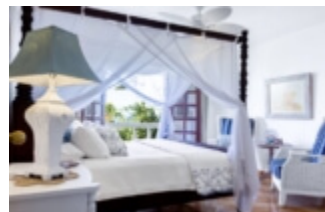

CABARETE BEACHFRONT CONDOS UNIT A6

<https://cabaretecondorentals.com>

A - BUILDING, TOWN HOUSES UNIT A6 All taxes included, Rates include cleaning service 3 times a week. SPRING-SUMMER. MAY 1 TO AUG 31 FALL. SEPT 1 TO NOV 30 WINTER. DEC 01 TO APRIL 30 HOLIDAY PEAK. DEC 15 TO JAN 15 1 kingsized bed, 1 queen, can sleep...