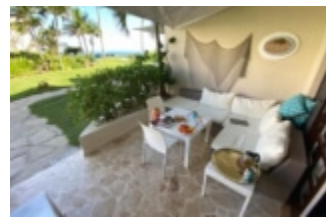

CABARETE BEACHFRONT CONDOS UNIT A6

<https://cabaretecondorentals.com>

A - BUILDING, TOWN HOUSES UNIT A6 All taxes included, Rates include cleaning service 3 times a week. SPRING-SUMMER. MAY 1 TO AUG 31 FALL. SEPT 1 TO NOV 30 WINTER. DEC 01 TO APRIL 30 HOLIDAY PEAK. DEC 15 TO JAN 15 1 kingsized bed, 1 queen, can sleep...