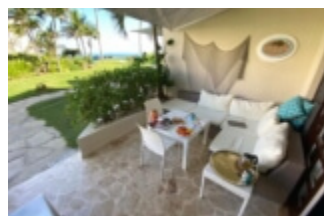

CABARETE BEACHFRONT CONDOS UNIT A6

<https://cabaretecondorentals.com>

A - BUILDING, TOWN HOUSES UNIT A6 All taxes included, Rates include cleaning service 3 times a week. SPRING-SUMMER. MAY 1 TO AUG 31 FALL. SEPT 1 TO NOV 30 WINTER. DEC 01 TO APRIL 30 HOLIDAY PEAK. DEC 15 TO JAN 15 1 kingsized bed, 1 queen, can sleep...