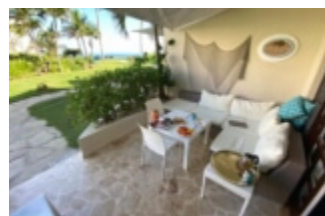

CABARETE BEACHFRONT CONDOS UNIT A6

<https://cabaretecondorentals.com>

A - BUILDING, TOWN HOUSES UNIT A6 All taxes included, Rates include cleaning service 3 times a week. SPRING-SUMMER. MAY 1 TO AUG 31 FALL. SEPT 1 TO NOV 30 WINTER. DEC 01 TO APRIL 30 HOLIDAY PEAK. DEC 15 TO JAN 15 1 kingsized bed, 1 queen, can sleep...