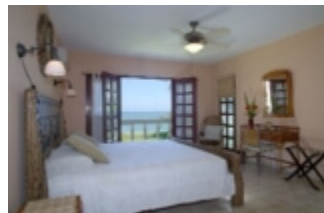

# CABARETE BEACHFRONT CONDOS UNIT A1

<https://cabaretecondorentals.com>

A - BUILDING TOWN HOUSES UNIT A1                      All taxes included, Rates include cleaning service 3 times a week. SPRING-SUMMER. MAY 1 TO AUG 31 FALL. SEPT 1 TO NOV 30 WINTER. DEC 01 TO APRIL 30 HOLIDAY PEAK. DEC 15 TO JAN 15 1 kingsized bed, 2 twin beds, Can sleep...