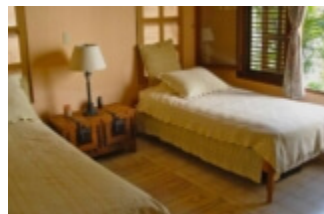

# CABARETE BEACHFRONT CONDOS UNIT A1

<https://cabaretecondorentals.com>

A - BUILDING TOWN HOUSES UNIT A1                      All taxes included, Rates include cleaning service 3 times a week. SPRING-SUMMER. MAY 1 TO AUG 31 FALL. SEPT 1 TO NOV 30 WINTER. DEC 01 TO APRIL 30 HOLIDAY PEAK. DEC 15 TO JAN 15 1 kingsized bed, 2 twin beds, Can sleep...