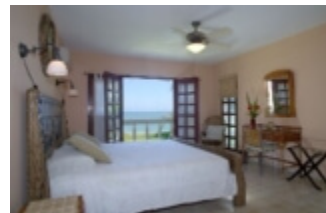

CABARETE BEACHFRONT CONDOS UNIT A1

<https://cabaretecondorentals.com>

A - BUILDING TOWN HOUSES UNIT A1 All taxes included, Rates include cleaning service 3 times a week. SPRING-SUMMER. MAY 1 TO AUG 31 FALL. SEPT 1 TO NOV 30 WINTER. DEC 01 TO APRIL 30 HOLIDAY PEAK. DEC 15 TO JAN 15 1 kingsized bed, 2 twin beds, Can sleep...