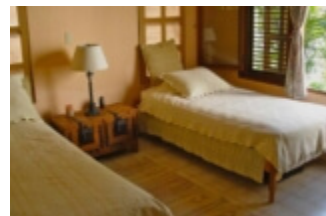

CABARETE BEACHFRONT CONDOS UNIT A1

<https://cabaretecondorentals.com>

A - BUILDING TOWN HOUSES UNIT A1 All taxes included, Rates include cleaning service 3 times a week. SPRING-SUMMER. MAY 1 TO AUG 31 FALL. SEPT 1 TO NOV 30 WINTER. DEC 01 TO APRIL 30 HOLIDAY PEAK. DEC 15 TO JAN 15 1 kingsized bed, 2 twin beds, Can sleep...