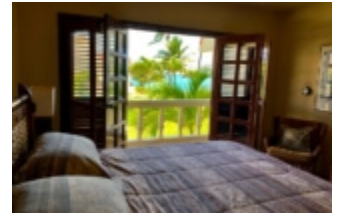

CABARETE BEACH FRONT CONDOS UNIT A7

<https://cabaretecondorentals.com>

A - BUILDING TOWN HOUSES UNIT A7 All taxes included, Rates include cleaning service 3 times a week. SPRING-SUMMER. MAY 1 TO AUG 31 FALL. SEPT 1 TO NOV 30 WINTER. DEC 01 TO APRIL 30 HOLIDAY PEAK. DEC 15 TO JAN 15 1 kingsized bed, 1 queen, 1 twin...