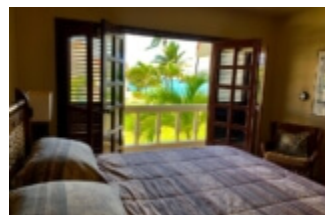

CABARETE BEACH FRONT CONDOS UNIT A7

<https://cabaretecondorentals.com>

A - BUILDING TOWN HOUSES UNIT A7 All taxes included, Rates include cleaning service 3 times a week. SPRING-SUMMER. MAY 1 TO AUG 31 FALL. SEPT 1 TO NOV 30 WINTER. DEC 01 TO APRIL 30 HOLIDAY PEAK. DEC 15 TO JAN 15 1 kingsized bed, 1 queen, 1 twin...