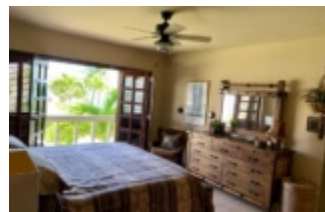

CABARETE BEACH FRONT CONDOS UNIT A7

<https://cabaretecondorentals.com>

A - BUILDING TOWN HOUSES UNIT A7 All taxes included, Rates include cleaning service 3 times a week. SPRING-SUMMER. MAY 1 TO AUG 31 FALL. SEPT 1 TO NOV 30 WINTER. DEC 01 TO APRIL 30 HOLIDAY PEAK. DEC 15 TO JAN 15 1 kingsized bed, 1 queen, 1 twin...