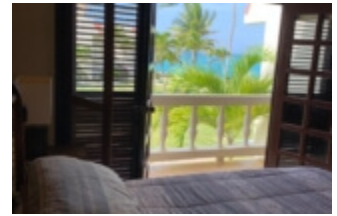

CABARETE BEACH FRONT CONDOS UNIT A7

<https://cabaretecondorentals.com>

A - BUILDING TOWN HOUSES UNIT A7 All taxes included, Rates include cleaning service 3 times a week. SPRING-SUMMER. MAY 1 TO AUG 31 FALL. SEPT 1 TO NOV 30 WINTER. DEC 01 TO APRIL 30 HOLIDAY PEAK. DEC 15 TO JAN 15 1 kingsized bed, 1 queen, 1 twin...