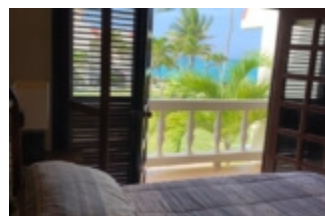

CABARETE BEACH FRONT CONDOS UNIT A7

<https://cabaretecondorentals.com>

A - BUILDING TOWN HOUSES UNIT A7 All taxes included, Rates include cleaning service 3 times a week. SPRING-SUMMER. MAY 1 TO AUG 31 FALL. SEPT 1 TO NOV 30 WINTER. DEC 01 TO APRIL 30 HOLIDAY PEAK. DEC 15 TO JAN 15 1 kingsized bed, 1 queen, 1 twin...